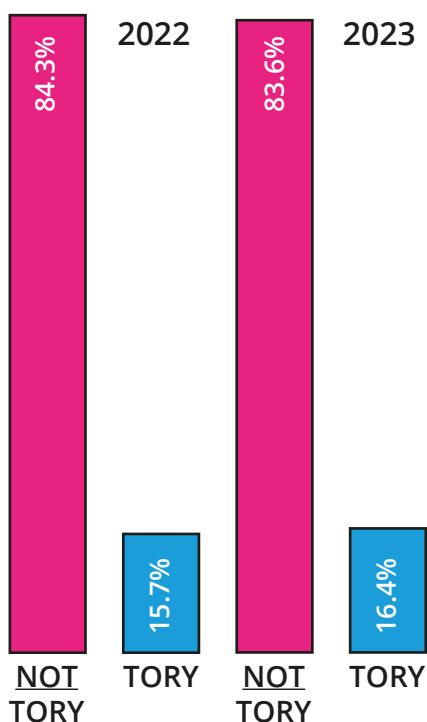

RECENT TOWN CLOSE RESULTS

TO KEEP YOUR TOWN CLOSE COUNCILLOR TEAM TOGETHER!  
PLEASE VOTE FOR IAN STUTELY ON THURSDAY 2<sup>ND</sup> MAY

REALLY GOOD TO KNOW...

84% of voters indicated they would vote for an Independent candidate in local elections